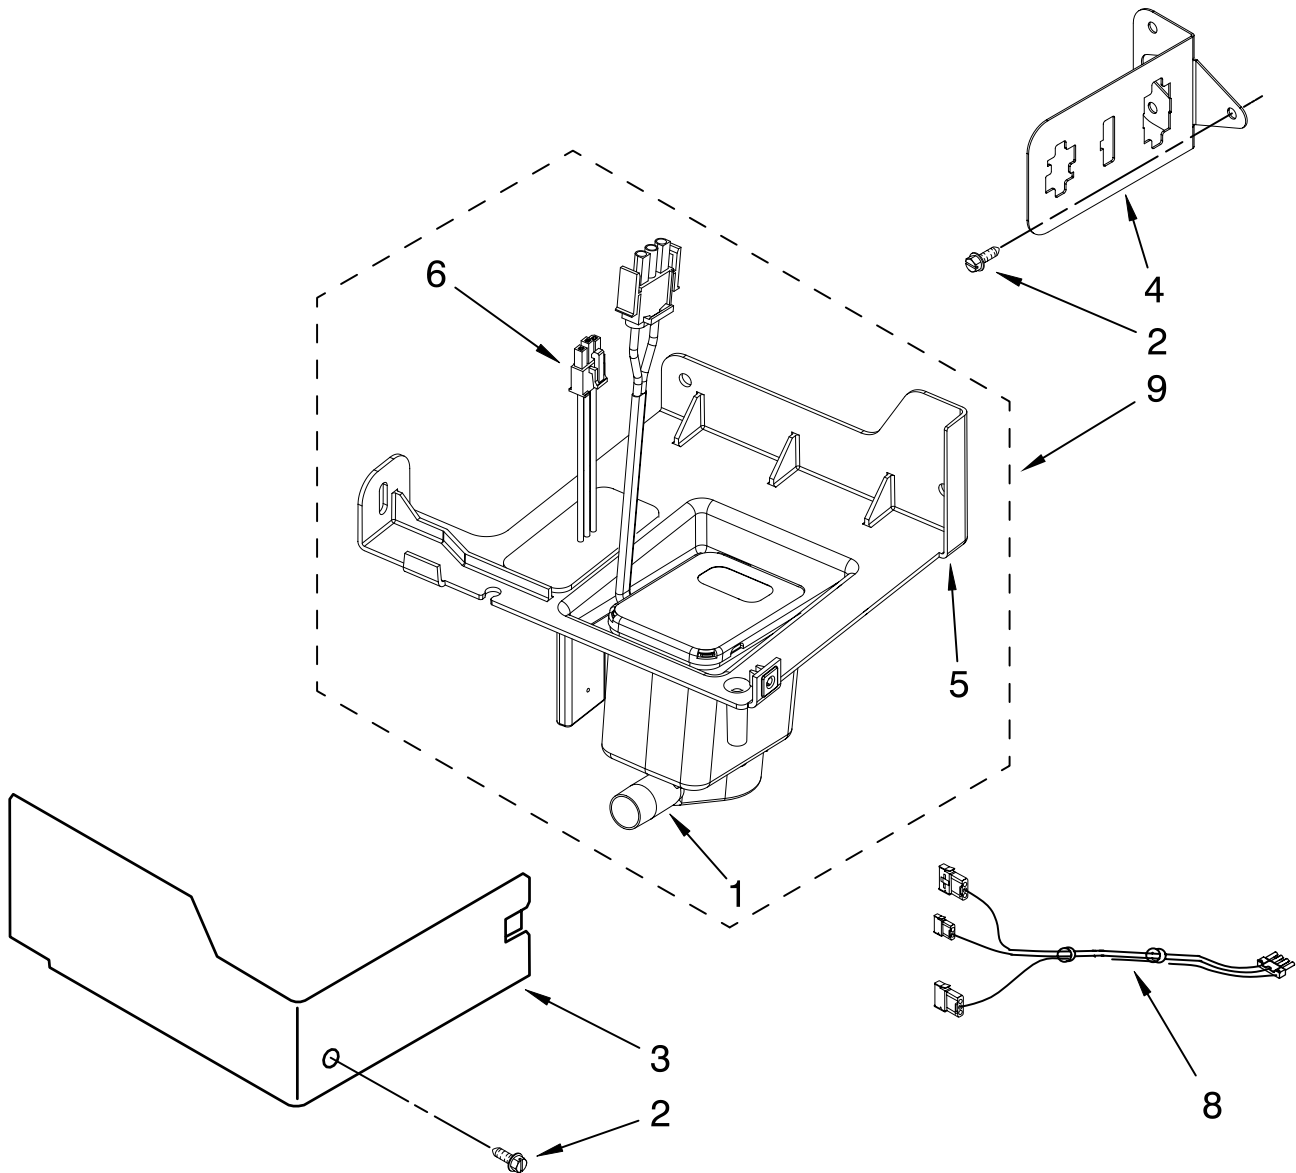

For Models: KUIC18PNTS2
(Stainless Steel)

Illus. No.	Part No.	DESCRIPTION
1	W10217917	Valve, Complete Water
2	2217286	Tube, Plastic
3	488208	Screw
4	2185523	Dispenser, Water
5	2217269	Evaporator
6	2313705	Pump, Drain
7	2313851	Tube, Reservoir Pump
8	2172593	Tube, Water Fill
9	488660	Nut, Speed
10	836667	Spacer
11	2208539	Fastener, Pushnut
12	489443	Screw
13	2185625	Reservoir, Water Slide
14	2185626	Tube
15	2313890	Hose, Overflow
16	2217378	Bracket-Reservoir
17	2313603	Bracket, Front and Rear
18	2313602	Bracket, Side Left and Right
19	2185681	Harness, Grid
20	2208427	Support, Bracket Evaporator/Grid
21	2313604	Guide, Ice Grid
22	W10136146	Tube
24	2310169	Wire Assembly (Valve)
25	8281193	Screw
26	3400886	Screw 8-18 x 1 1/4
28	2313637	Grid Assembly (Complete)
29	2174754	Wire, Grid Cutter
30	8281192	Screw
31	2208365	Cover, Grid
32	8281228	Thumbscrew
33	2324334	Reservoir, Water
34	3400884	Screw 8-18 x 5/8
35	2185696	Cap, Drain
36	3400909	Nut, Push-In

FOR ORDERING INFORMATION REFER TO PARTS PRICE LIST

PUMP PARTS

For Models: KUIC18PNTS2

(Stainless Steel)

Illus. No.	Part No.	DESCRIPTION
1	2313628	Pump-Recirculating
2	3400884	Screw 8-18 x 5/8
3	2185677	Cover, Pump
4	2313844	Bracket, Connector Assembly
5	2313627	Bracket-Pump
6	2313643	Sensor-Water Level
8	2310092	Wiring Harness Main To Pump
9	2313702	Pump Assembly